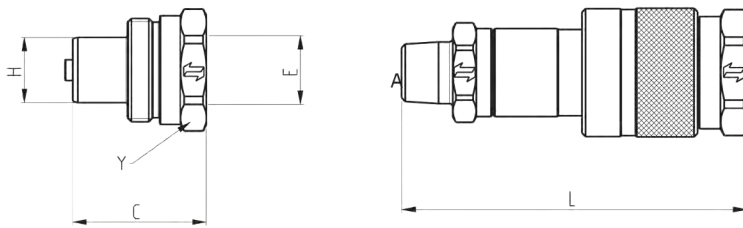

## Female – Femmina – Muffe – Femelle

Size Base BG Taille	Thread Filetto Anschluss Filetage	Part Number Codice Articolo Artikelnummer Désignation	A	B	D	L	P	X	Weight Peso Gewicht Poids	Package Confezione Verpackung Colis
mm	inch.		mm (in)		mm (in)	mm (in)	mm (in)	mm (in)	g (lbs)	No.
6.3	1/4"	PVVM 1/14 NPT F	1/4" NPTF Male	63 (2.48)	30 (1.18)			21 (0.83)		
10	3/8"	PVVM 1/38 NPT F	3/8" NPTF Male	84 (3.31)	36 (1.42)			25 (0.98)		

## Male – Maschio – Stecker – Male

Size Base BG Taille	Thread Filetto Anschluss Filetage	Part Number Codice Articolo Artikelnummer Désignation	E	C	H	L	Y	Weight Peso Gewicht Poids	Package Confezione Verpackung Colis
mm	inch.		mm (in)		mm (in)	mm (in)	mm (in)	g (lbs)	No.
6.3	1/4"	PVVM 14 NPT M	1/4" NPTF Female	34 (1.34)	15,8 (0.62)	B+C-19 (0.75)	27 (1.06)		
10	3/8"	PVVM 38 NPT M	3/8" NPTF Female	39 (1.54)	19 (0.75)	B+C-25 (0.98)	27 (1.26)		